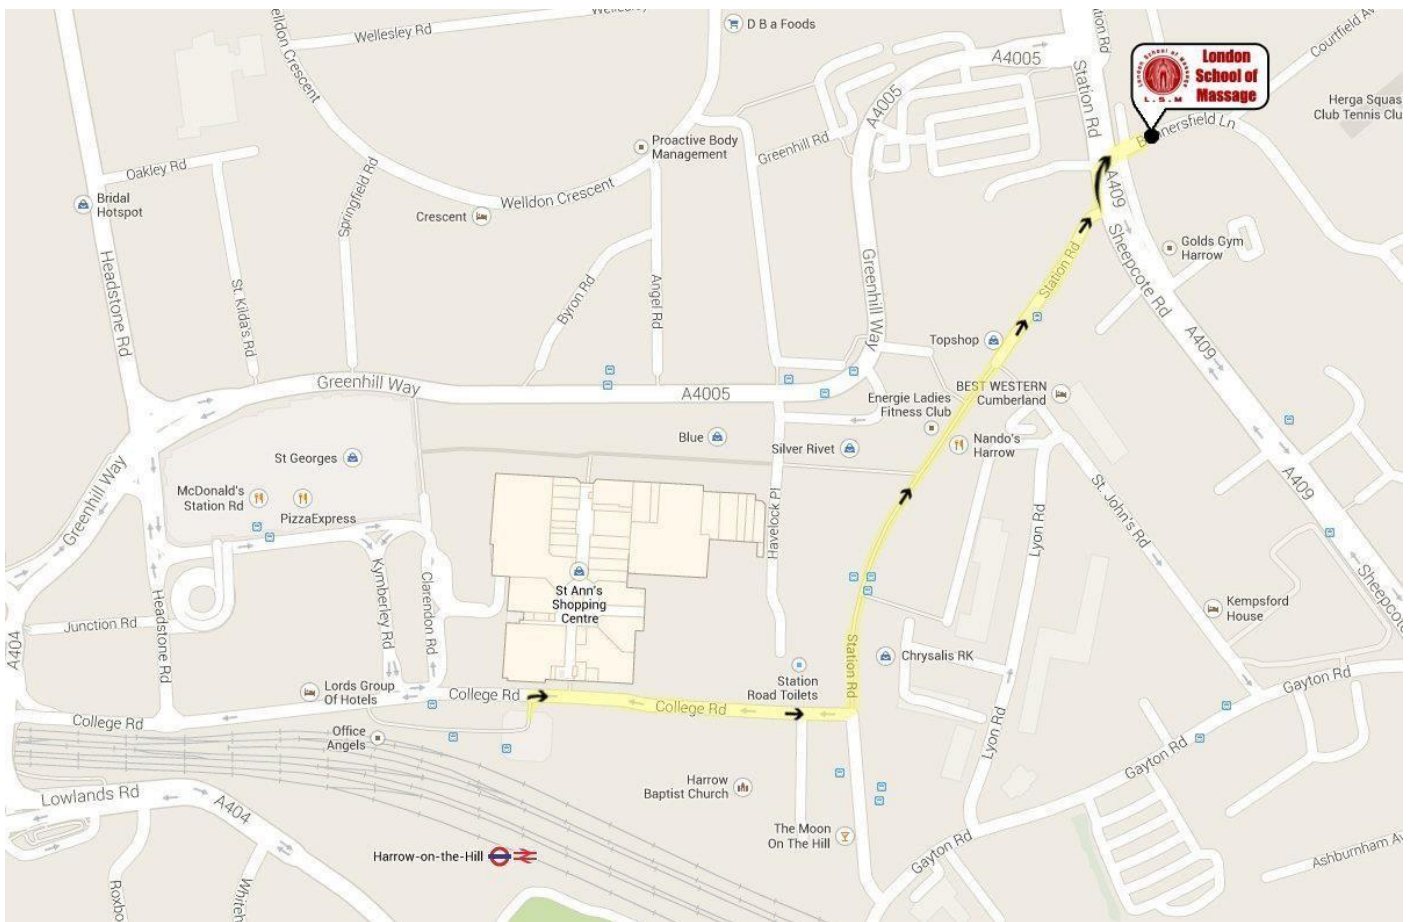

Harrow-on-the-Hill

Venue Address:	10 Bonnersfield Lane, Harrow, Middlesex , HA1 2JR
Telephone	0207 700 3777 (Mon - Fri)
How to get there:	Harrow-on-the-Hill Station (closest station) - Metropolitan Line, National Rail. Bus 258 Harrow & Wealdstone Station – Bakerloo Line, National Rail
Parking: National carpark	This area is mostly residential parking and can be tricky/expensive to find a space, however the following website is very useful for finding nearby parking prior to your trip; https://www.parkopedia.com/

Harrow-on-the-Hill