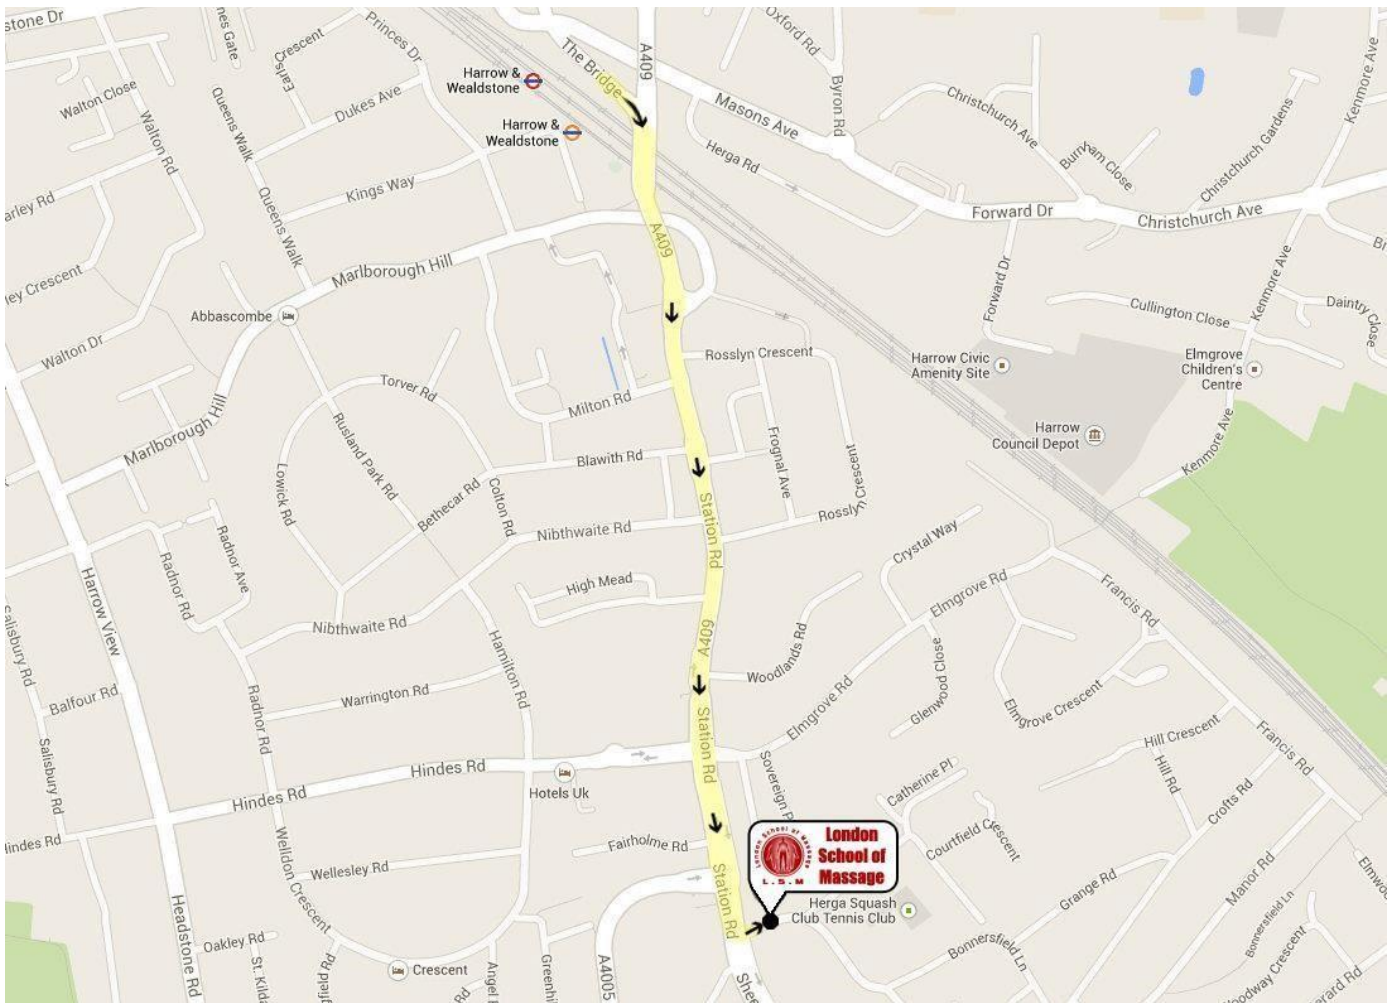

Harrow & Wealdstone